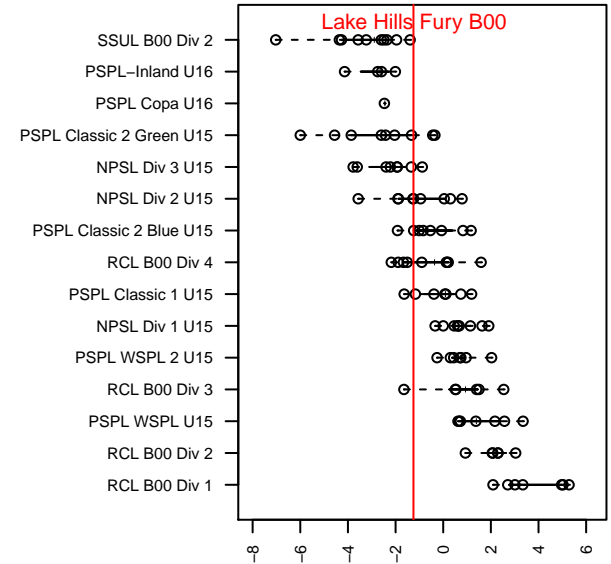

Lake Hills Fury B00

Lake Hills SC
 Bellevue, WA
 B00 total strength=1124
 attack=3.13 defense=3.02
 fall league = NPSL Div 2 U15

alt names used:
 LAKE HILLS LHSC FURY B00 (WA)
 2015 Lake Hills Fury B00
 Lake Hills Fury B00

Venues played:
 2015 Starfire Spring Classic BU15
 2015 Bigfoot Group B U15
 2015 NPSL Division 2 U15
 2015 Founders Cup B00

Lake Hills Fury B00
 Dots are actual minus expected GF (blue circles) and GA (red triangles).
 Blue line is smoothed change in attack strength. Red is smoothed change in defense strength.

**attack and defense variance (black dot)
relative to other teams
and top 10 in region**

**attack and defense rating
relative to others at age
and all opponents in last 13 months**

Performance relative to 13 month average